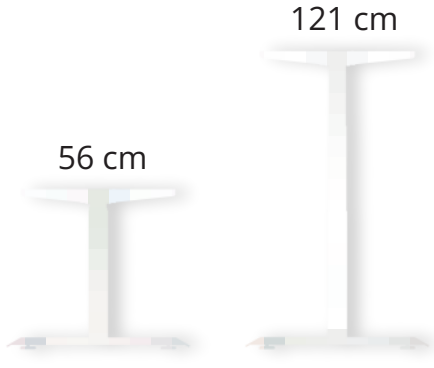

Hareketli masa ayağı 56 cm ile 121cm yükseklik arasında sorunsuz şekilde çalışabilir.

The Adjustable Table Desk can run smoothly between 56cm and 121cm height.

Hareketli Masa Ayağı üzerinde 120 cm ile 180 cm aralığında tabla kullanabilirsiniz.

You can use a table between 120cm and 180cm on the movable table leg.