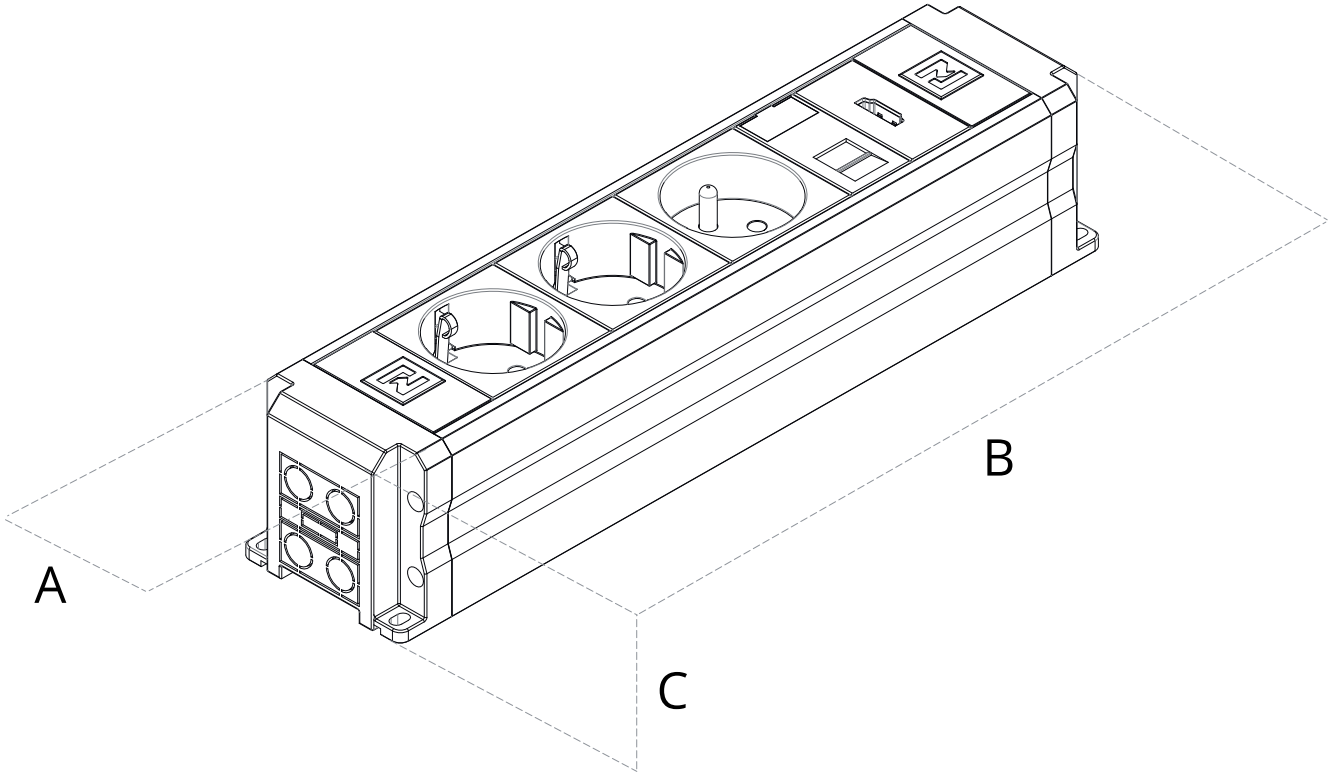

Ürün boyutu modül sayısına göre değişiklik gösterebilir.
The product size may vary according to the number of modules.

Malzeme / Material:

Alüminyum / Aluminum

Renk Seçeneği / Color Option:

Natürel Eloksal,
Şampanya Eloksal,
Antrasit, Siyah /
Natural Anodized,
Champagne Anodized,
Anthracite, Black

Kullanım Yeri / Place of Use:

Masaüstü, masa altı entegre /
Desktop, underdesk integrated

Modül Adedi (number of modules)	A (dış genişlik/outer width)	B (dış uzunluk/outer length)	C (yükseklik/height)	Masa Delik Ölçüsü (table hole size)
6	60	170	60	170x60
8	60	220	60	220x60
10	60	265	60	265x60
12	60	310	60	310x60

Ölçüler milimetre (mm) cinsindedir.
Dimensions are in millimeters (mm).

Ürün içeriği istenilen donanım tipi ve adedine göre düzenlenebilir.

The product content can be arranged according to the desired configuration type and quantity.

Donanım Seçenekleri / Configuration Options:

Şebeke (2 Modül), UPS (2 Modül), CAT6 (1 Modül), CAT3 (1 Modül), HDMI (1 Modül), USB (2 Modül), VGA (1 Modül)
Power (2 Modules), UPS (2 Modules), CAT6 (1 Module), CAT3 (1 Module), HDMI (1 Module), USB (2 Modules), VGA (1 Module)

Donanımların modül adetleri parantez içerisinde belirtilmiştir.
The number of modules of the configurations indicated in parentheses.