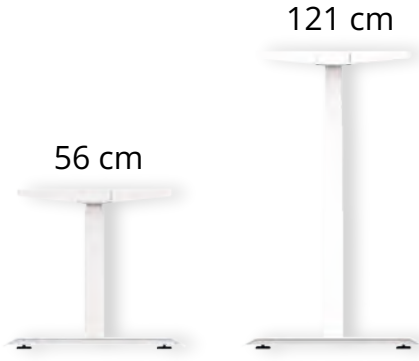

Hareketli masa ayağı 56 cm ile 121cm yükseklik arasında sorunsuz şekilde çalışabilir.

The Adjustable Table Desk can run smoothly between 56cm and 121cm height.

Hareketli Masa Ayağı üzerinde 120 cm ile 180 cm aralığında tabla kullanabilirsiniz.

You can use a table between 120cm and 180cm on the movable table leg.