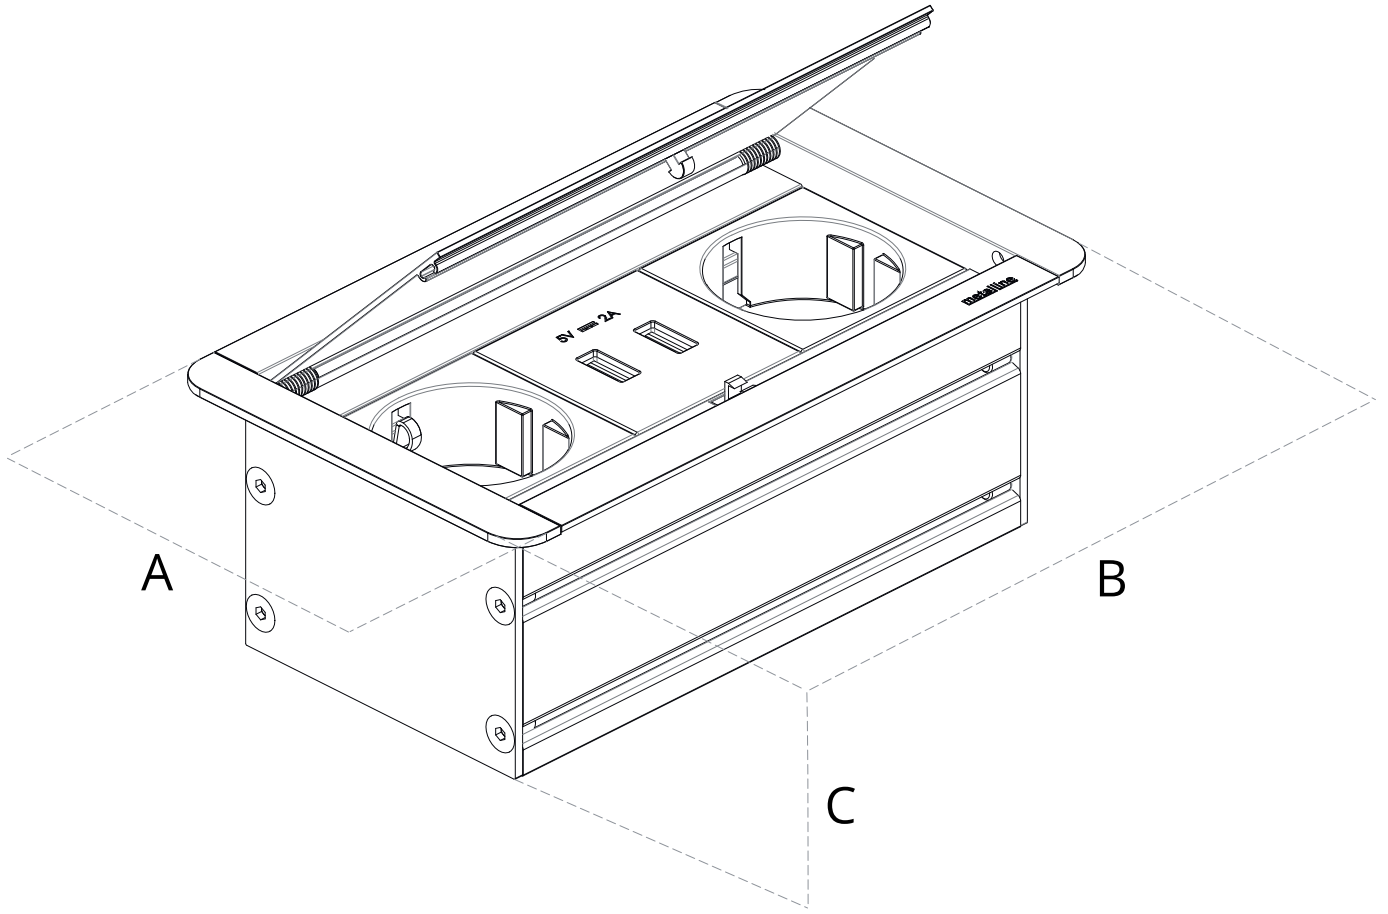

Ürün boyutu modül sayısına göre değişiklik gösterebilir.
The product size may vary according to the number of modules.

Malzeme / Material:

Alüminyum / Aluminum

Renk Seçeneği / Color Option:

Natürel Eloksal,
Antrasit, Siyah /
Natural Anodized,
Anthracite, Black

Kullanım Yeri / Place of Use:

Masaüstü entegre /
Desktop integrated

Modül Adedi (number of modules)	A (dış genişlik/outer width)	B (dış uzunluk/outer length)	C (yükseklik/height)	Masa Delik Ölçüsü (table hole size)
6	94	160	60	142x75
8	94	205	60	187x75
10	94	250	60	232x75
12	94	295	60	277x75

Ölçüler milimetre (mm) cinsindedir.
Dimensions are in millimeters (mm).

Ürün içeriği istenilen donanım tipi ve adedine göre düzenlenebilir.

The product content can be arranged according to the desired configuration type and quantity.

Donanım Seçenekleri / Configuration Options:

Şebeke (2 Modül), UPS (2 Modül), CAT6 (1 Modül), CAT3 (1 Modül), HDMI (1 Modül), USB (2 Modül), VGA (1 Modül)
Power (2 Modules), UPS (2 Modules), CAT6 (1 Module), CAT3 (1 Module), HDMI (1 Module), USB (2 Modules), VGA (1 Module)

Donanımların modül adetleri parantez içerisinde belirtilmiştir.
The number of modules of the configuration is indicated in parentheses.