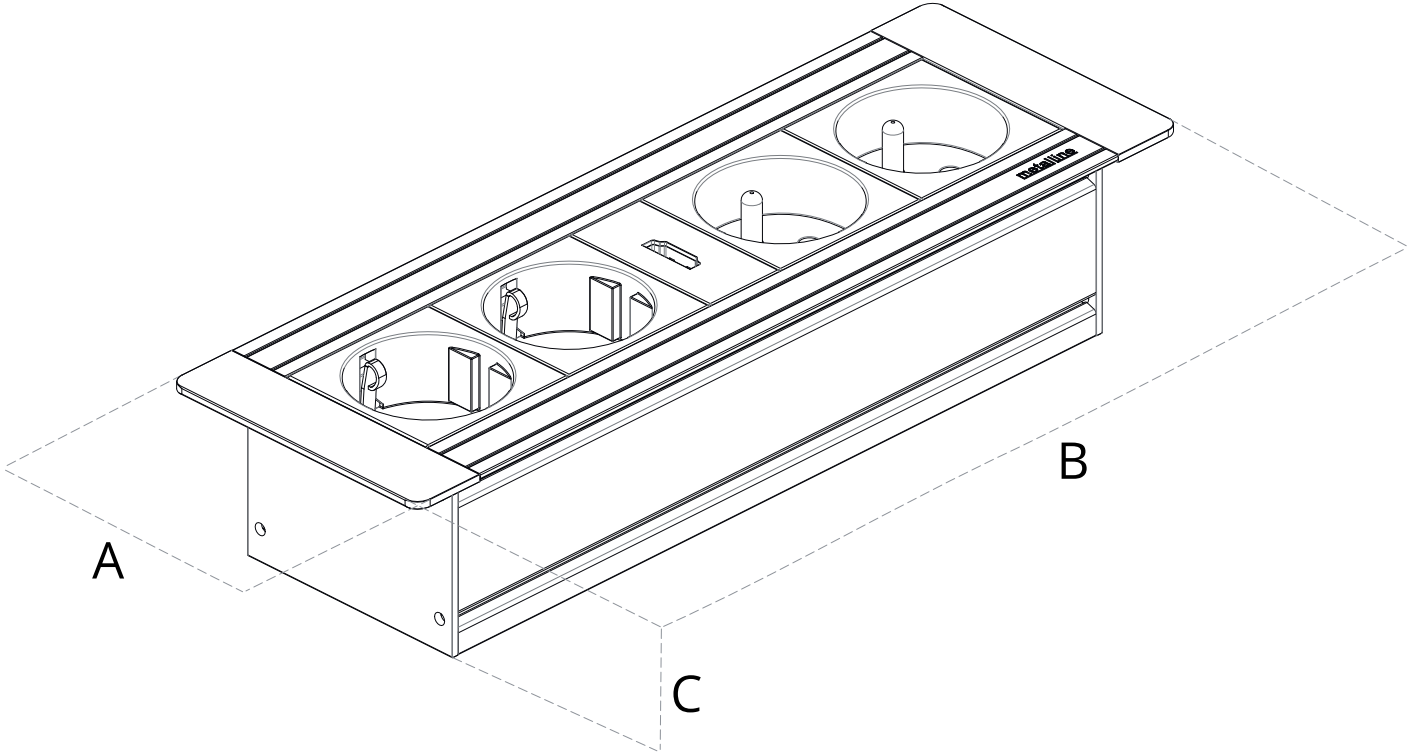

Ürün boyutu modül sayısına göre değişiklik gösterebilir.
The product size may vary according to the number of modules.

Malzeme / Material:

Alüminyum / Aluminum

Renk Seçeneği / Color Option:

Natürel Eloksal,
Antrasit, Siyah /
Natural Anodized,
Anthracite, Black

Kullanım Yeri / Place of Use:

Masaüstü entegre /
Desktop integrated

Modül Adedi (number of modules)	A (dış genişlik/outer width)	B (dış uzunluk/outer length)	C (yükseklik/height)	Masa Delik Ölçüsü (table hole size)
6	80	175	50	142x68
8	80	220	50	187x68
10	80	265	50	232x68
12	80	310	50	278x68

Ölçüler milimetre (mm) cinsindedir.
Dimensions are in millimeters (mm).

Ürün içeriği istenilen donanım tipi ve adedine göre düzenlenebilir.

The product content can be arranged according to the desired configuration type and quantity.

Donanım Seçenekleri / Configuration Options:

Şebeke (2 Modül), UPS (2 Modül), CAT6 (1 Modül), CAT3 (1 Modül), HDMI (1 Modül), USB (2 Modül), VGA (1 Modül)
Power (2 Modules), UPS (2 Modules), CAT6 (1 Module), CAT3 (1 Module), HDMI (1 Module), USB (2 Modules), VGA (1 Module)

Donanımların modül adetleri parantez içerisinde belirtilmiştir.
The number of modules of the configuration is indicated in parentheses.