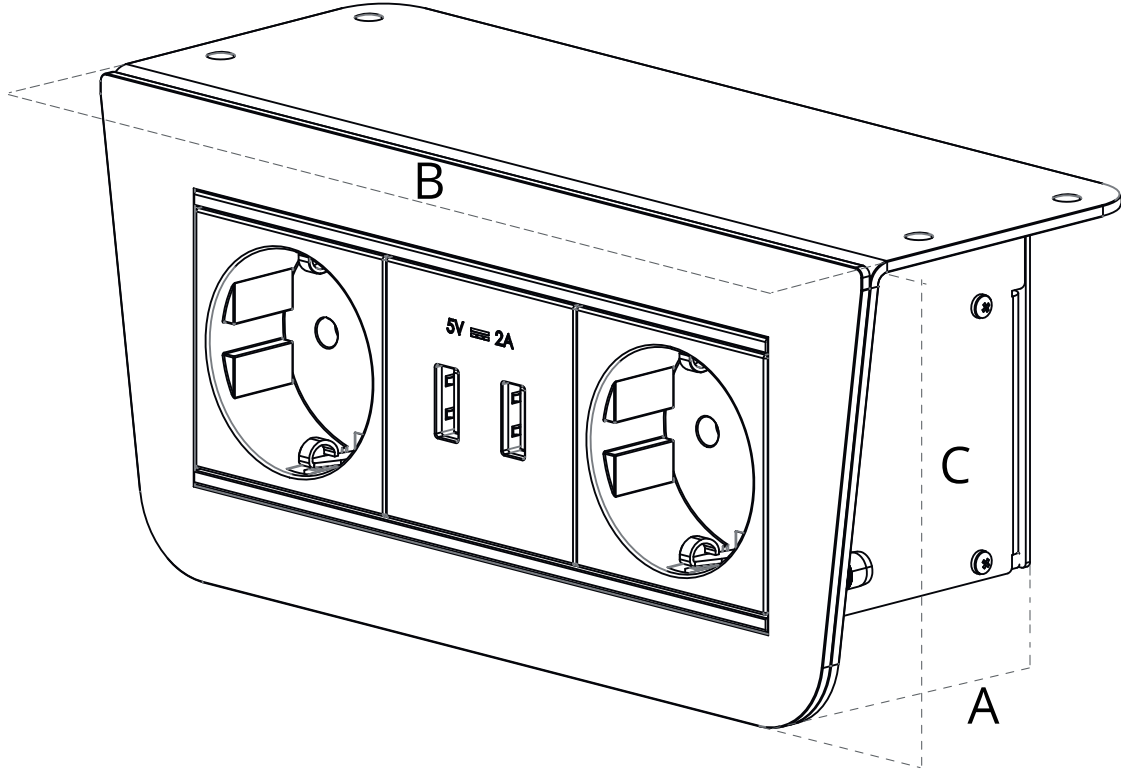

Ürün boyutu modül sayısına göre değişiklik gösterebilir.
The product size may vary according to the number of modules.

Malzeme / Material:

Alüminyum / Aluminum

Renk Seçeneği / Color Option:

Satine Paslanmaz,
Antrasit, Siyah /

Brushed Stainless Steel,
Anthracite, Black

Kullanım Yeri / Place of Use:

Tezgah altı entegre /
Surface mounted integrated

Modül Adedi (number of modules)	A (dış genişlik/outer width)	B (dış uzunluk/outer length)	C (yükseklik/height)	Masa Delik Ölçüsü (table hole size)
6	61	180	84	165x35

Ölçüler milimetre (mm) cinsindedir.
Dimensions are in millimeters (mm).

Ürün içeriği istenilen donanım tipi ve adedine göre düzenlenebilir.

The product content can be arranged according to the desired configuration type and quantity.

Donanım Seçenekleri / Configuration Options:

Şebeke (2 Modül), UPS (2 Modül), CAT6 (1 Modül), CAT3 (1 Modül), HDMI (1 Modül), USB (2 Modül), VGA (1 Modül)
Power (2 Modules), UPS (2 Modules), CAT6 (1 Module), CAT3 (1 Module), HDMI (1 Module), USB (2 Modules), VGA (1 Module)

Donanımların modül adetleri parantez içerisinde belirtilmiştir.
The number of modules of the configuration is indicated in parentheses.