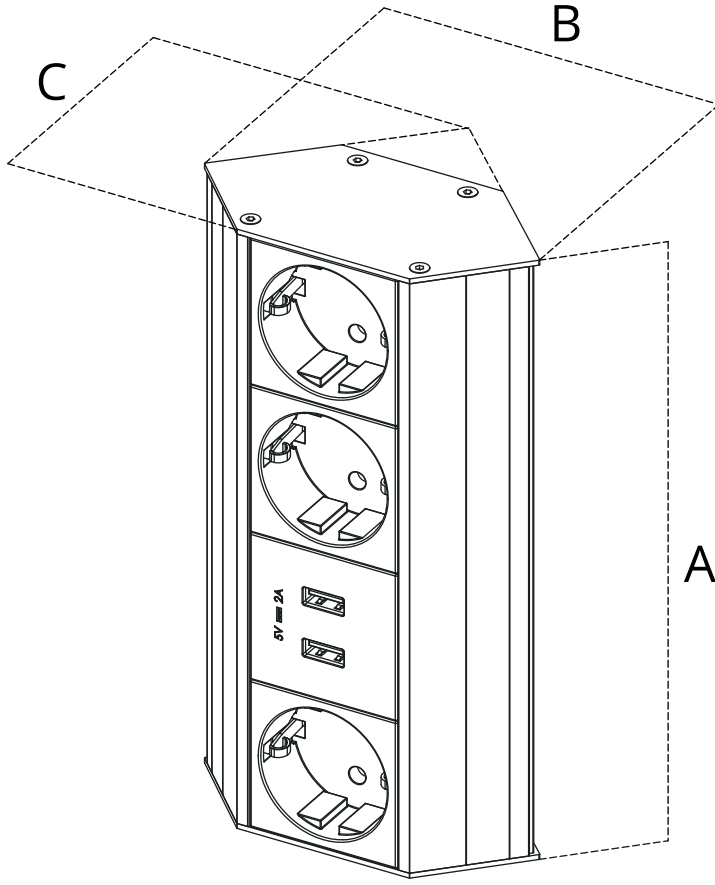

Ürün boyutu modül sayısına göre değişiklik gösterebilir.
The product size may vary according to the number of modules.

Malzeme / Material:

Alüminyum / Aluminum

Renk Seçeneği / Color Option:

Natürel Eloksal,
Antrasit, Siyah /
Natural Anodized,
Anthracite, Black

Kullanım Yeri / Place of Use:

Köşe entegre /
Corner integrated

Modül Adedi (number of modules)	A (uzunluk/length)	B (genişlik/width)	C (derinlik/depth)
4	105	102	70
6	140	102	70
8	185	102	70

Ölçüler milimetre (mm) cinsindedir.
Dimensions are in millimeters (mm).

Ürün içeriği istenilen donanım tipi ve adedine göre düzenlenebilir.

The product content can be arranged according to the desired configuration type and quantity.

Donanım Seçenekleri / Configuration Options:

Şebeke (2 Modül), UPS (2 Modül), CAT6 (1 Modül), CAT3 (1 Modül), HDMI (1 Modül), USB (2 Modül), VGA (1 Modül)
Power (2 Modules), UPS (2 Modules), CAT6 (1 Module), CAT3 (1 Module), HDMI (1 Module), USB (2 Modules), VGA (1 Module)

Donanımların modül adetleri parantez içerisinde belirtilmiştir.
The number of modules of the configuration is indicated in parentheses.