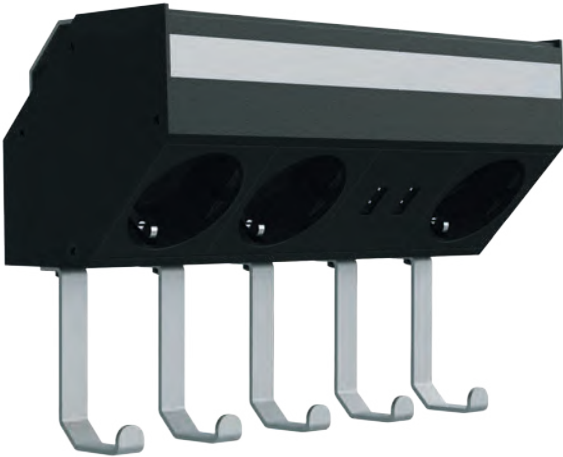

Corner-Line Shelf

Corner-Line Shelf is the product you are looking for if you want to charge your phone comfortably and protect it from the dangers it may encounter in the kitchen environment while cooking or cleaning in your kitchen.

Aksesuarlar/Accessories

Crner-Line Raf

Corner-Line Shelf mutfağınızda telefonunuzu şarj ederken, banyonuzda tıraş makinenizi veya şarjlı diş fırçanızı şarj ederken alandan tasarruf etmeniz, kablo kirliliğinden kurtulmanız için özel olarak tasarlandı.

Corner-Line Shelf

Corner-Line Shelf has been specially designed for you to utilize space and get rid of cable mess while charging your phone in your kitchen, or charging your shaver or electric toothbrush in your bathroom.