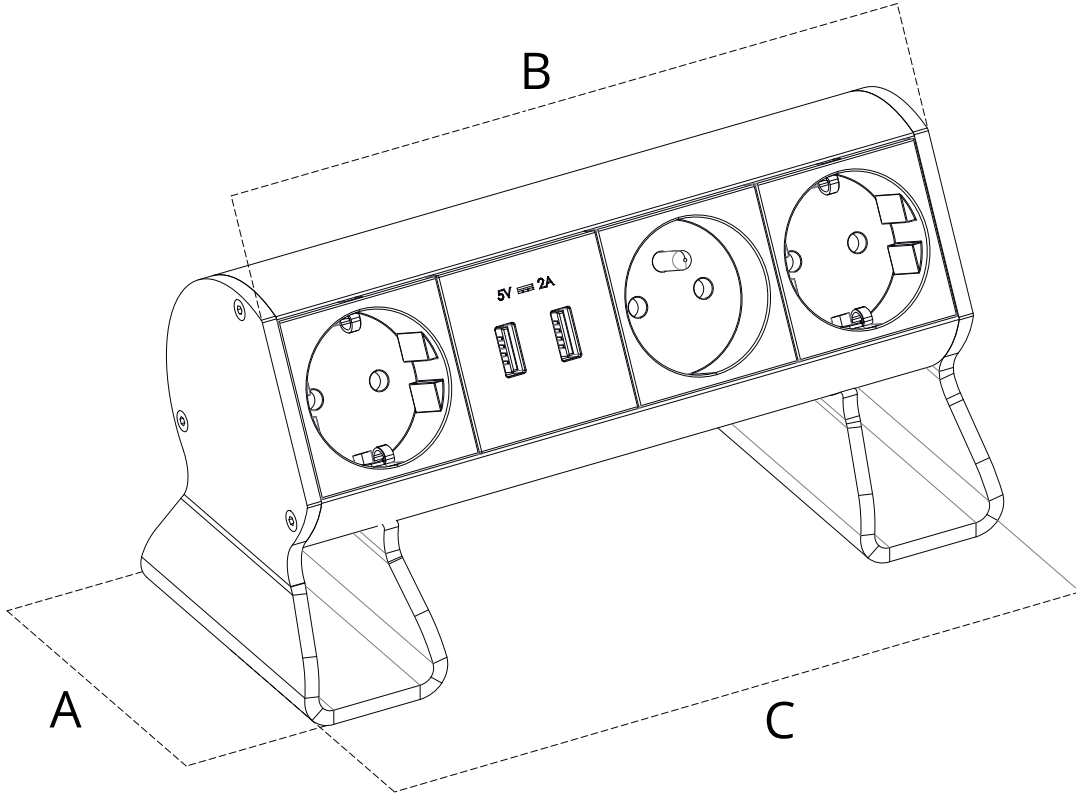

Ürün boyutu modül sayısına göre değişiklik gösterebilir.
The product size may vary according to the number of modules.

Malzeme / Material:

Alüminyum / Aluminum

Renk Seçeneği / Color Option:

Kırmızı, Sarı, Siyah /
Red, Yellow, Black

Kullanım Yeri / Place of Use:

Masa üzeri entegre /
Desktop integrated

Modül Adedi (number of modules)	A (genişlik/width)	B (üst uzunluk/top length)	C (alt uzunluk/bottom length)
6	80	143	155
8	80	188	200

Ölçüler milimetre (mm) cinsindedir.
Dimensions are in millimeters (mm).

Ürün içeriği istenilen donanım tipi ve adedine göre düzenlenebilir.

The product content can be arranged according to the desired configuration type and quantity.

Donanım Seçenekleri / Configuration Options:

Şebeke (2 Modül), UPS (2 Modül), CAT6 (1 Modül), CAT3 (1 Modül), HDMI (1 Modül), USB (2 Modül), VGA (1 Modül)
Mains (2 Modules), UPS (2 Modules), CAT6 (1 Module), CAT3 (1 Module), HDMI (1 Module), USB (2 Modules), VGA (1 Module)

Donanımların modül adetleri parantez içerisinde belirtilmiştir.
The number of modules of the configuration is indicated in parentheses.