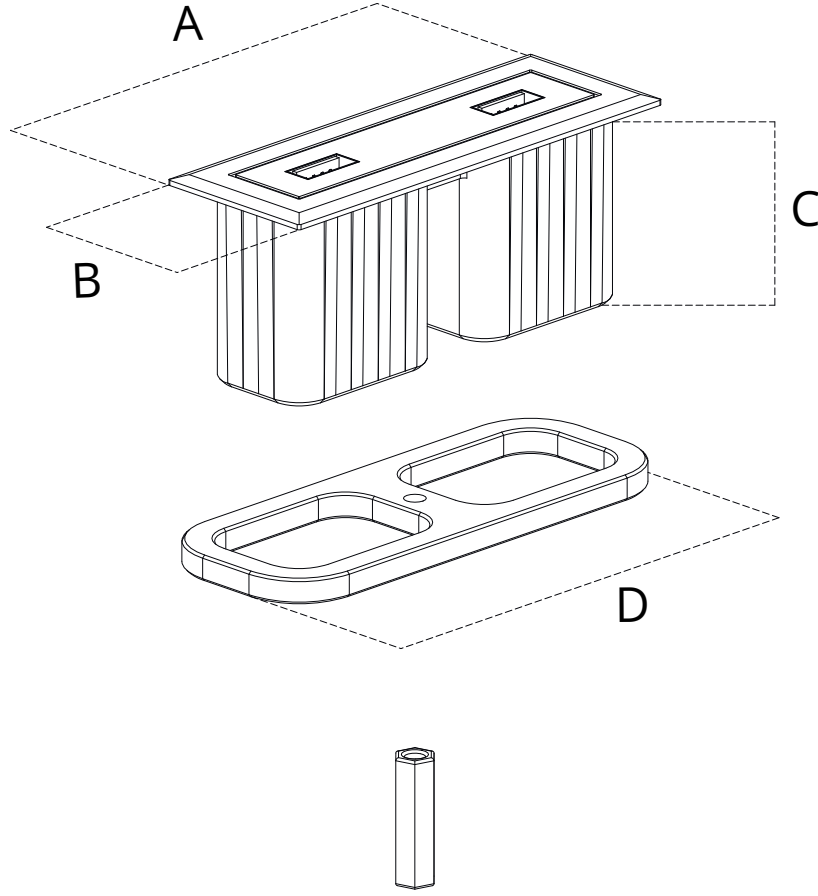

Ürün boyutu modül sayısına göre değişiklik gösterebilir.
The product size may vary according to the number of modules.

Malzeme / Material:

Alüminyum / Aluminum

Renk Seçeneği / Color Option:

Metalik Gümüş, Metalik Altın
Metalik Bronz, Kırmızı, Mavi,
Sarı, Antrasit, Siyah /
Metallic Silver, Metallic Gold,
Metallic Bronze, Red, Blue,
Yellow, Anthracite, Black

Kullanım Yeri / Place of Use:

Masaüstü entegre /
Desktop integrated

A (uzunluk/length)	B (genişlik/width)	C (derinlik/depth)	D (parça uzunluğu/fixture length)	E (masa delik ölçüsü/table hole size)
94	34	40	96	86x26

Ölçüler milimetre (mm) cinsindedir.
Dimensions are in millimeters (mm).