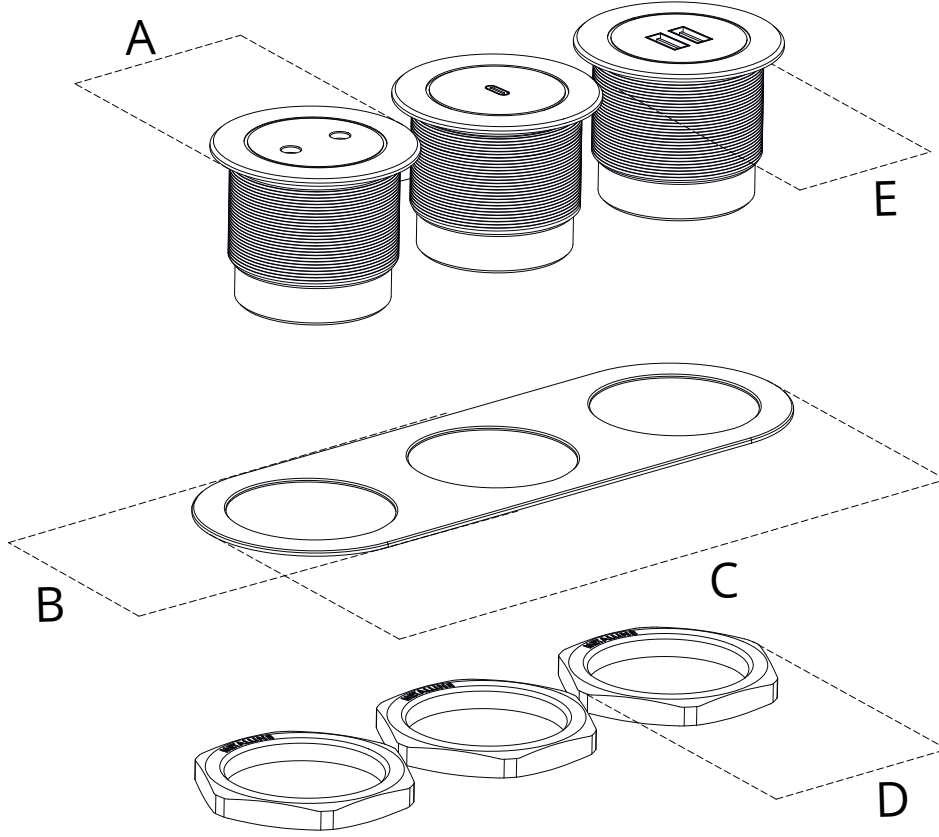

Ürün boyutu modül sayısına göre değişiklik gösterebilir.
The product size may vary according to the number of modules.

Malzeme / Material:

Alüminyum / Aluminum

Renk Seçeneği / Color Option:

Metalik Gümüş, Metalik Altın
Metalik Bronz, Kırmızı, Mavi,
Sarı, Antrasit, Siyah /
Metallic Silver, Metallic Gold,
Metallic Bronze, Red, Blue,
Yellow, Anthracite, Black

Kullanım Yeri / Place of Use:

Masaüstü entegre /
Desktop integrated

A (diş çapı/outer diameter)	B (plaka genişliği/plate width)	C (plaka uzunluğu/plate length)	D (somun ölçüsü/nut size)	E (delik çapı/hole diameter)
50	70	210	66	50

Ölçüler milimetre (mm) cinsindedir.
Dimensions are in millimeters (mm).

Ürün içeriği istenilen donanım tipi ve adedine göre düzenlenebilir.

The product content can be arranged according to the desired configuration type and quantity.