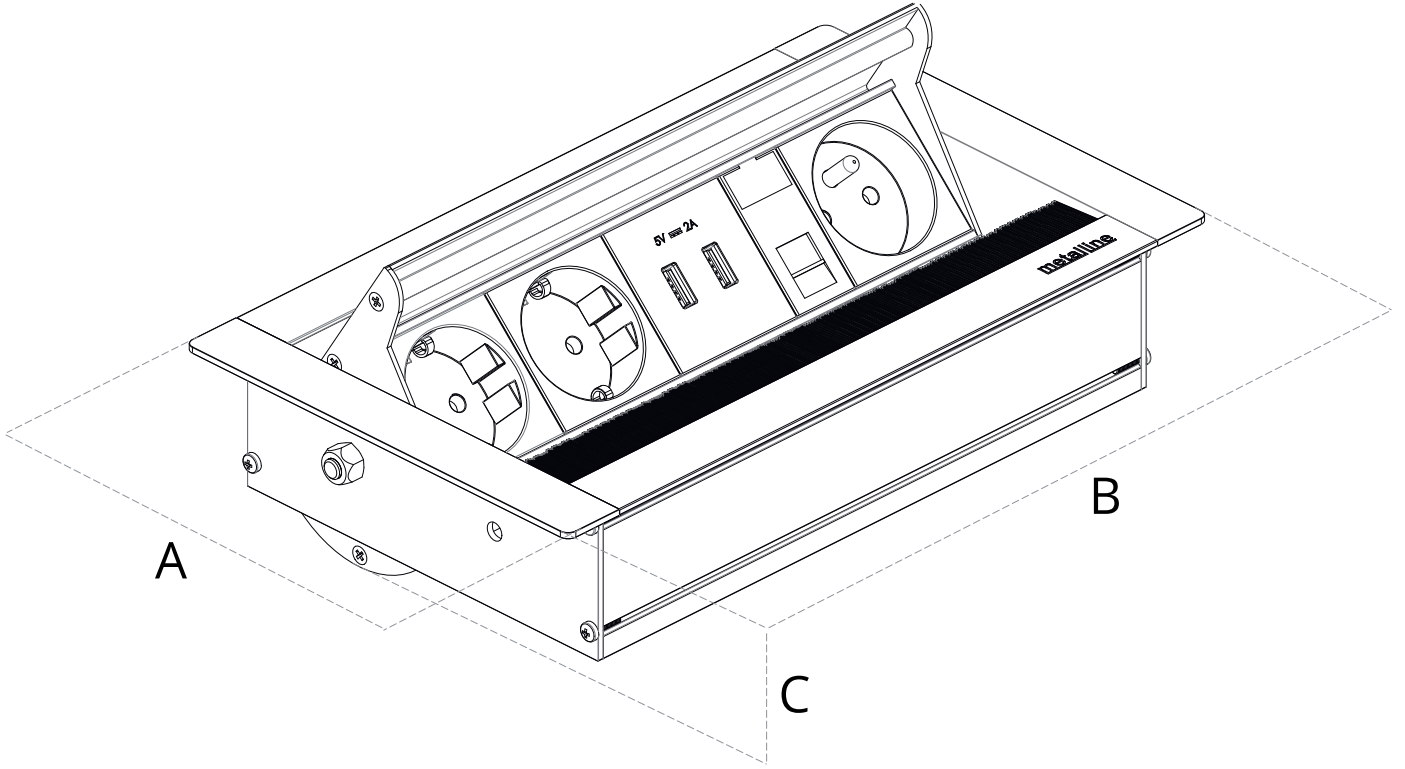

Ürün boyutu modül sayısına göre değişiklik gösterebilir.
The product size may vary according to the number of modules.

Malzeme / Material:

Alüminyum / Aluminum

Renk Seçeneği / Color Option:

Natürel Eloksal,
Antrasit, Siyah /
Natural Anodized,
Anthracite, Black

Kullanım Yeri / Place of Use:

Masaüstü entegre /
Desktop integrated

Modül Adedi (number of modules)	A (dış genişlik/outer width)	B (dış uzunluk/outer length)	C (yükseklik/height)	Masa Delik Ölçüsü (table hole size)
6	165	180	60	165x145
8	165	225	60	210x145
10	165	270	60	255x145
12	165	315	60	300x145

Ölçüler milimetre (mm) cinsindedir.
Dimensions are in millimeters (mm).

Ürün içeriği istenilen donanım tipi ve adedine göre düzenlenebilir.

The product content can be arranged according to the desired configuration type and quantity.

Donanım Seçenekleri / Configuration Options:

Şebeke (2 Modül), UPS (2 Modül), CAT6 (1 Modül), CAT3 (1 Modül), HDMI (1 Modül), USB (2 Modül), VGA (1 Modül)
Power (2 Modules), UPS (2 Modules), CAT6 (1 Module), CAT3 (1 Module), HDMI (1 Module), USB (2 Modules), VGA (1 Module)

Donanımların modül adetleri parantez içerisinde belirtilmiştir.
The number of modules of the configuration is indicated in parentheses.