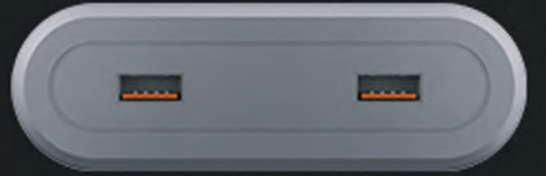

Double USB Charging Unit

Easily usable, easily mountable, high performance, and stylish designed Slim-Line dual USB-A modular charging system will be with you in your home, office or in public spaces to meet your charging needs. Designed for comfortable use in hard surfaces like desks and soft surfaces such as fabric, leather. With its quick charging feature Slim-Line offers you high performance.

Renk Seçenekleri

							
METALİK GÜMÜŞ	METALİK ALTIN	METALİK BRONZ	KIRMIZI	SARI	MAVİ	ANTRASİT	SİYAH
METALLIC SILVER	METALLIC GOLD	METALLIC BRONZE	RED	YELLOW	BLUE	ANTHRACITE	BLACK

Esnek Kullanım Alanı

Slim-Line USB Şarj Sistemi; modüler çiftli USB-A soketli şarj sistemi, kolay kullanımı, kolay montajı, yüksek performansı ile tüm mekanlarda kolaylıkla kullanabilmeniz için tasarlandı. Ofis ve Kamusal alanlarda olduğu gibi, evinizin her yerinde de hayatınızı kolaylaştırır.

Flexible Usage Area

The modular dual USB-A socket charging system in the Slim-Line USB Charging System is designed for easy use, easy installation and high performance, so that you can use it easily in all places. It provides ease of use in all parts of your home as well as in offices and public areas.